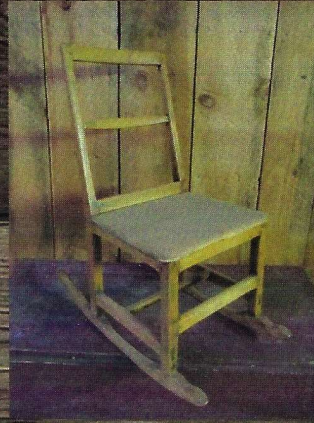

AUCTION

BSB

BSB Auction Services

BSB

August 24-25th, 2019 at 9:30am

Exceptional 2-day antique auction sale! This will be the first of multiple auctions for the estate of Mr. Leif Jacobsen of Hemmingford, Qc. After a lifetime of collecting an impressive assortment of early Quebecois and Canadian antiques, his family has entrusted us to help disperse this collection to new owners and antique enthusiasts.

Plan to be with us!

Richmond Community Center

820, Gouin Street, Richmond QC JOB 2H0