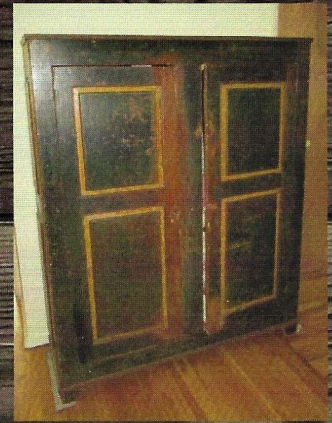

AUCTION

BSB

BSB Auction Services

BSB

August 24-25th, 2019 at 9:30am

Exceptional 2-day antique auction sale! This will be the first of multiple auctions for the estate of Mr. Leif Jacobsen of Hemmingford, Qc. After a lifetime of collecting an impressive assortment of early Quebecois and Canadian antiques, his family has entrusted us to help disperse this collection to new owners and antique enthusiasts.

Plan to be with us!

Richmond Community Center

820, Gouin Street, Richmond QC JOB 2H0